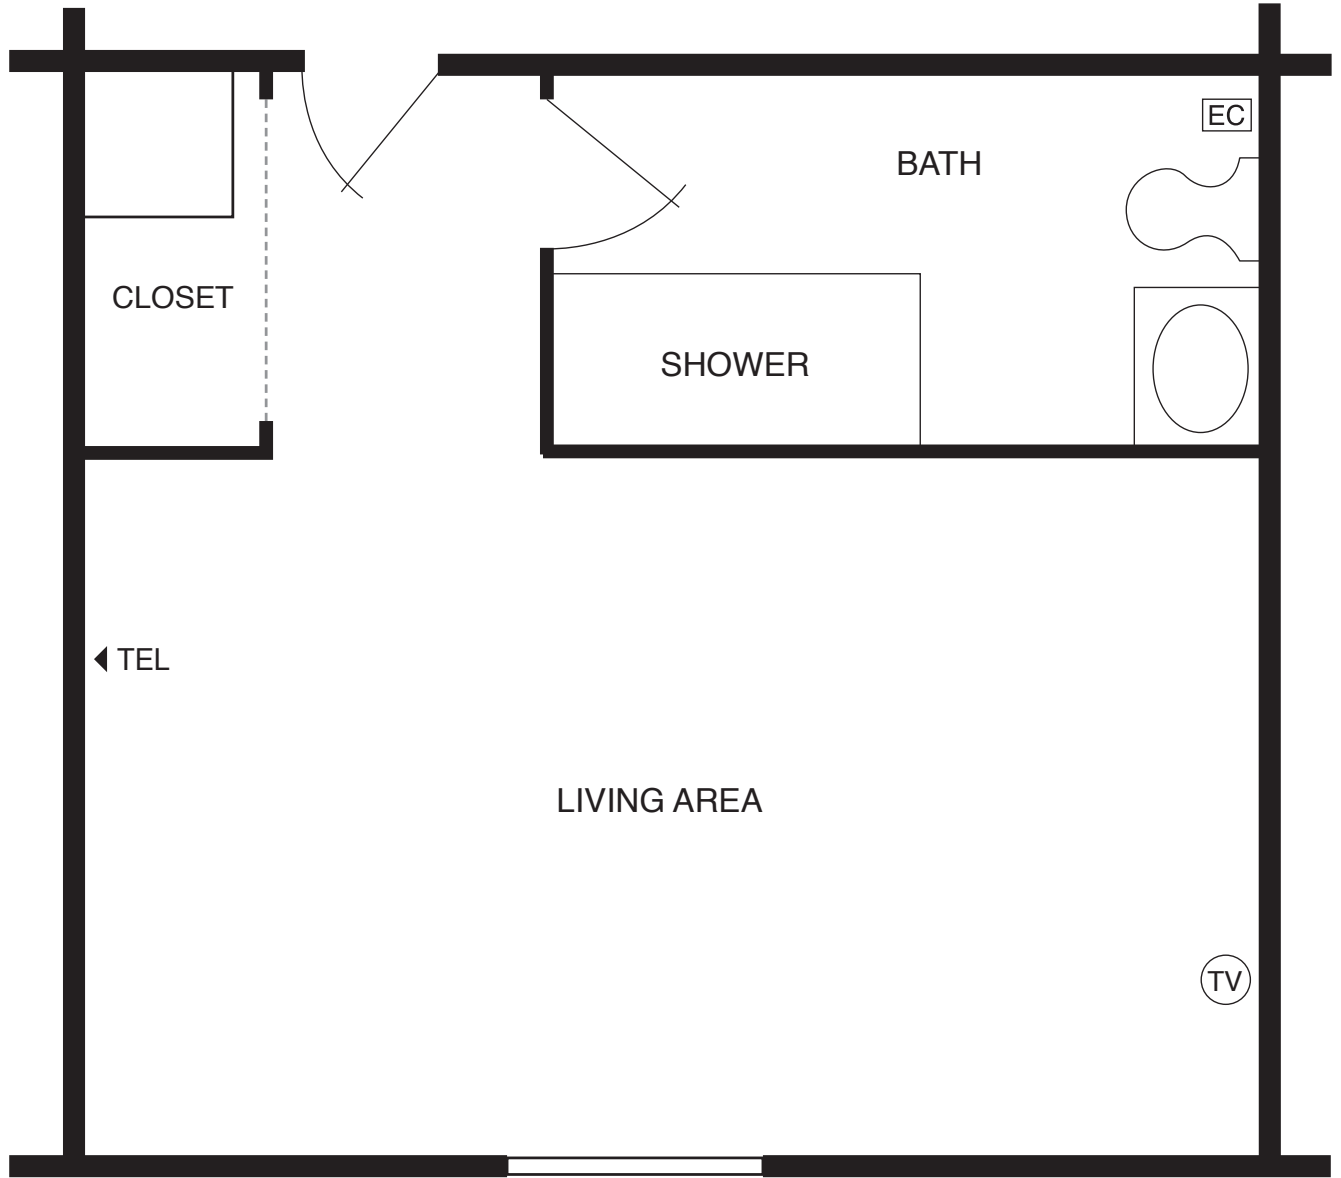

MANATAWNY MANOR

Personal Care Apartment

EC Emergency Call

TV Television Outlet

◀TEL Telephone Outlet

MANATAWNY MANOR

A DIAKON LUTHERAN SENIOR LIVING COMMUNITY

30 Old Schuylkill Road
P.O. Box 799
Pottstown, PA 19465