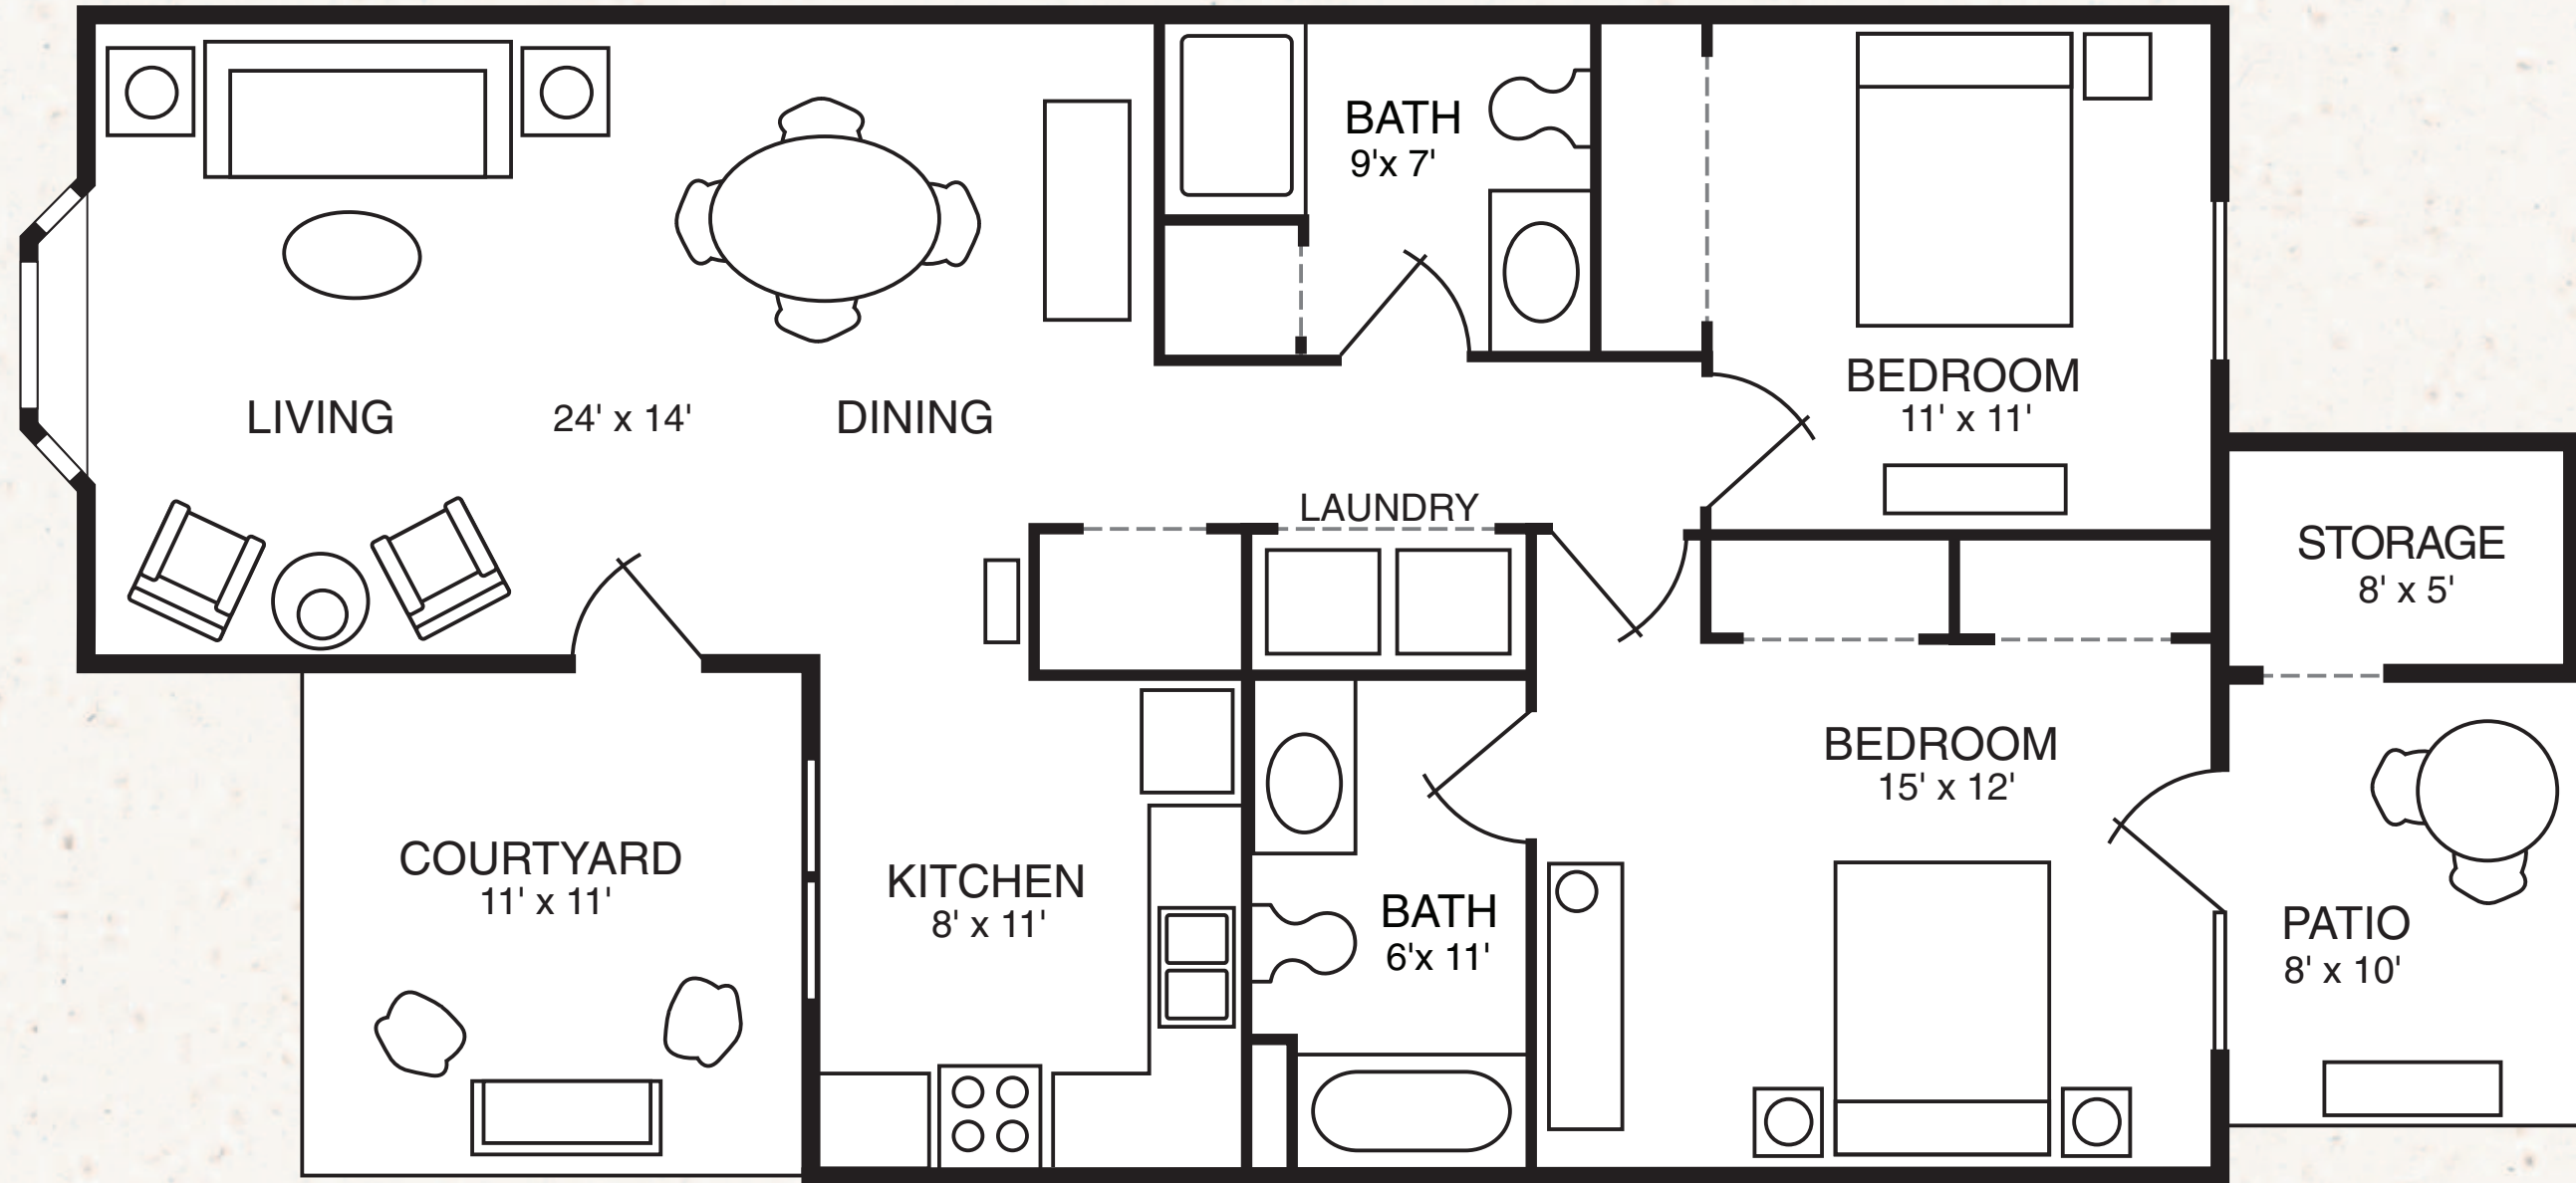

# THE DEVONSHIRE FLOOR PLAN

1,088 sq. ft.\*

\* Square footage is approximate.