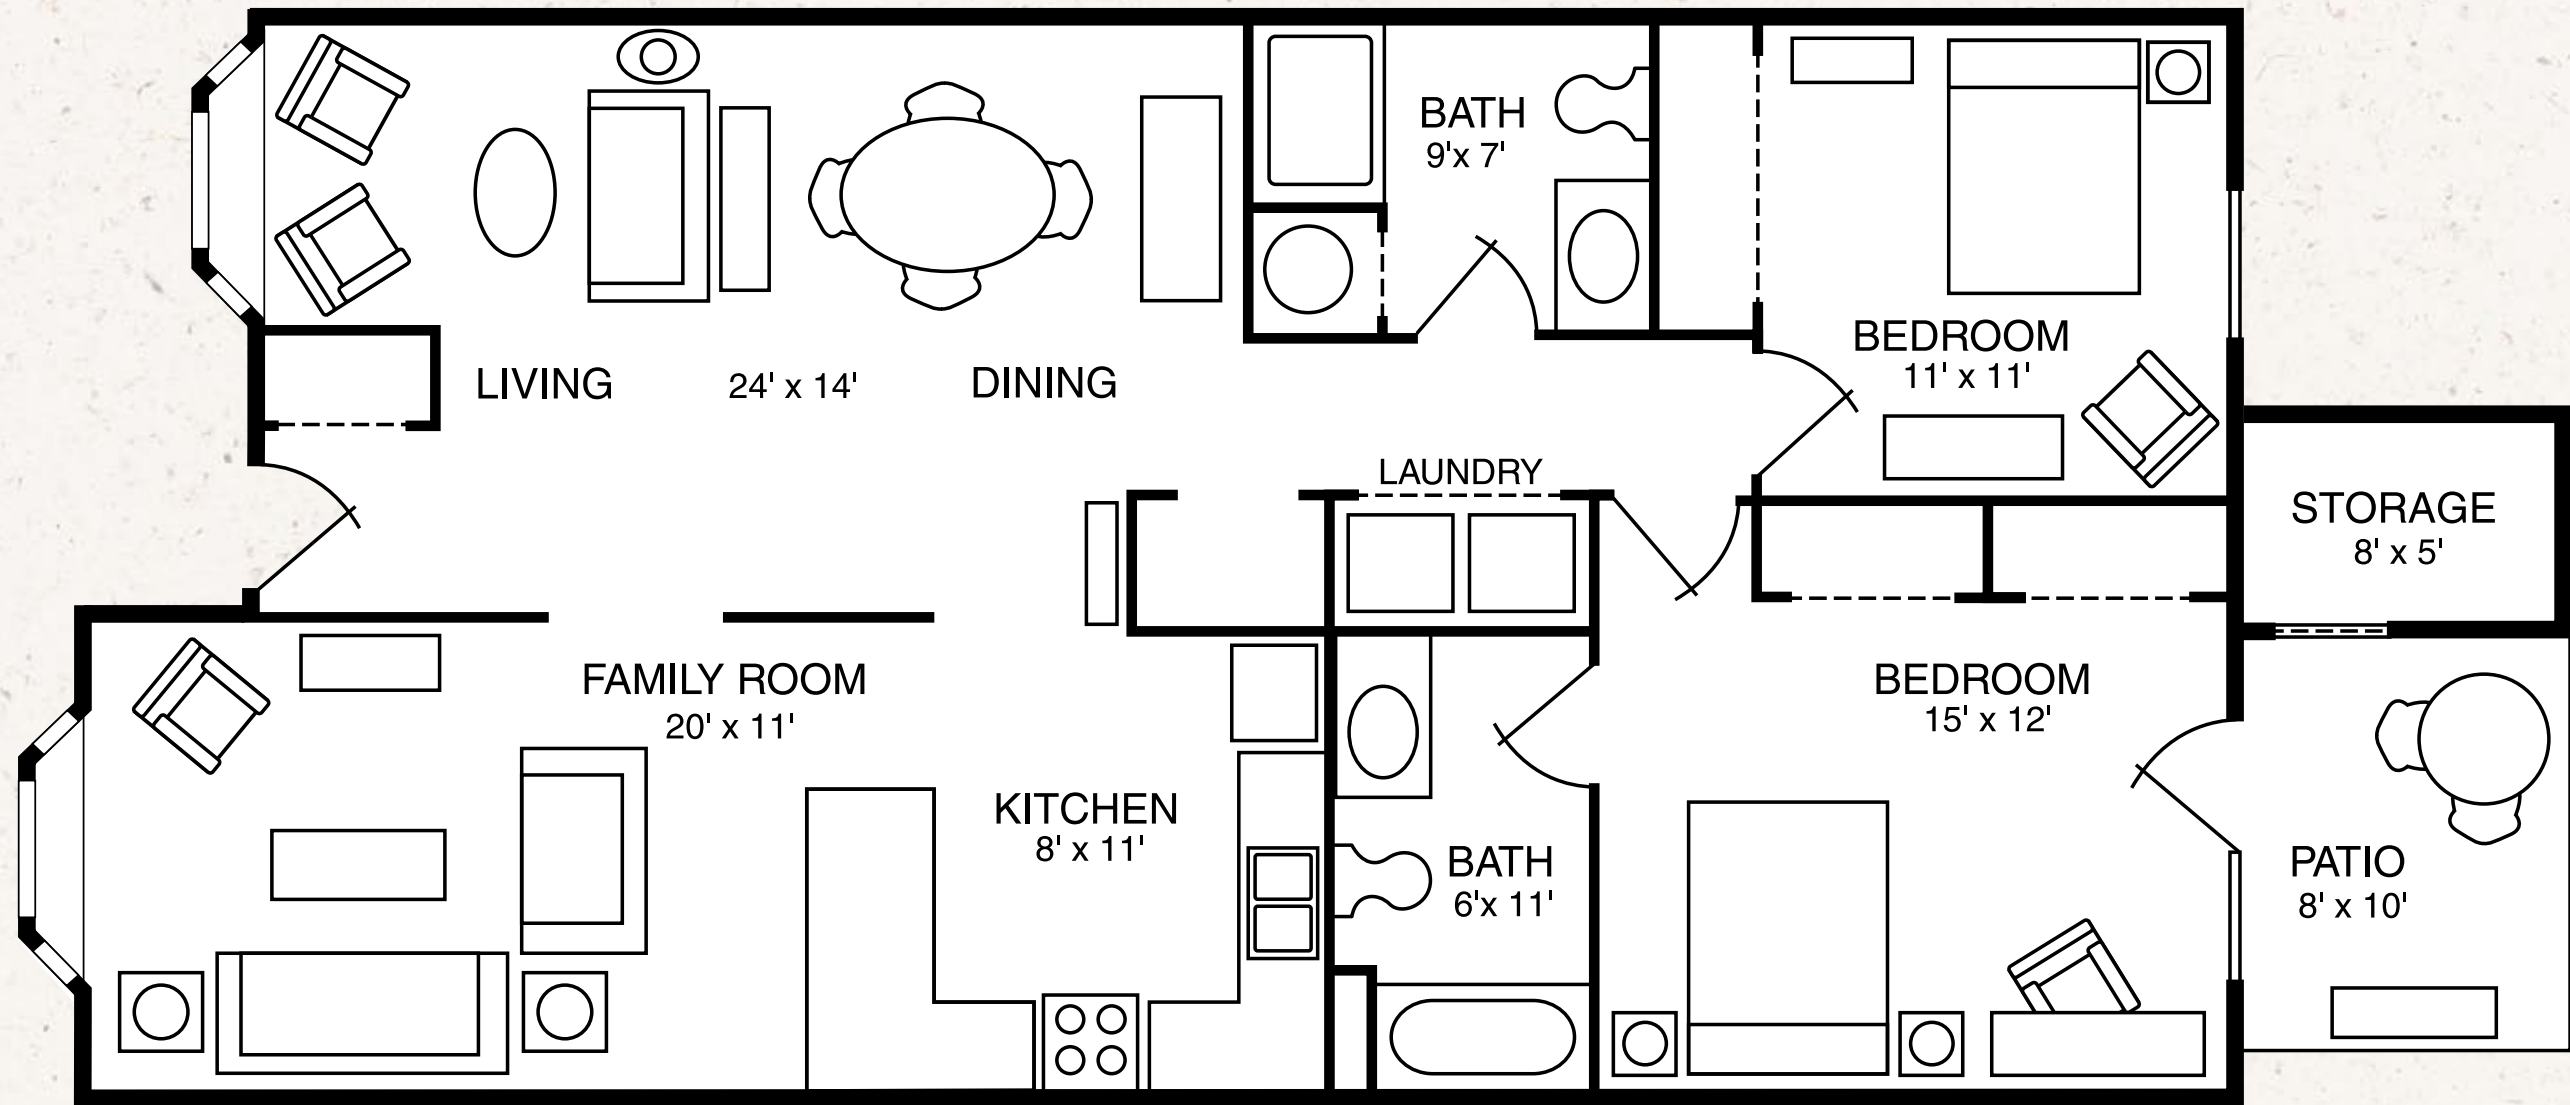

THE WINDSOR FLOOR PLAN

1,320 sq. ft.*

* Square footage is approximate.