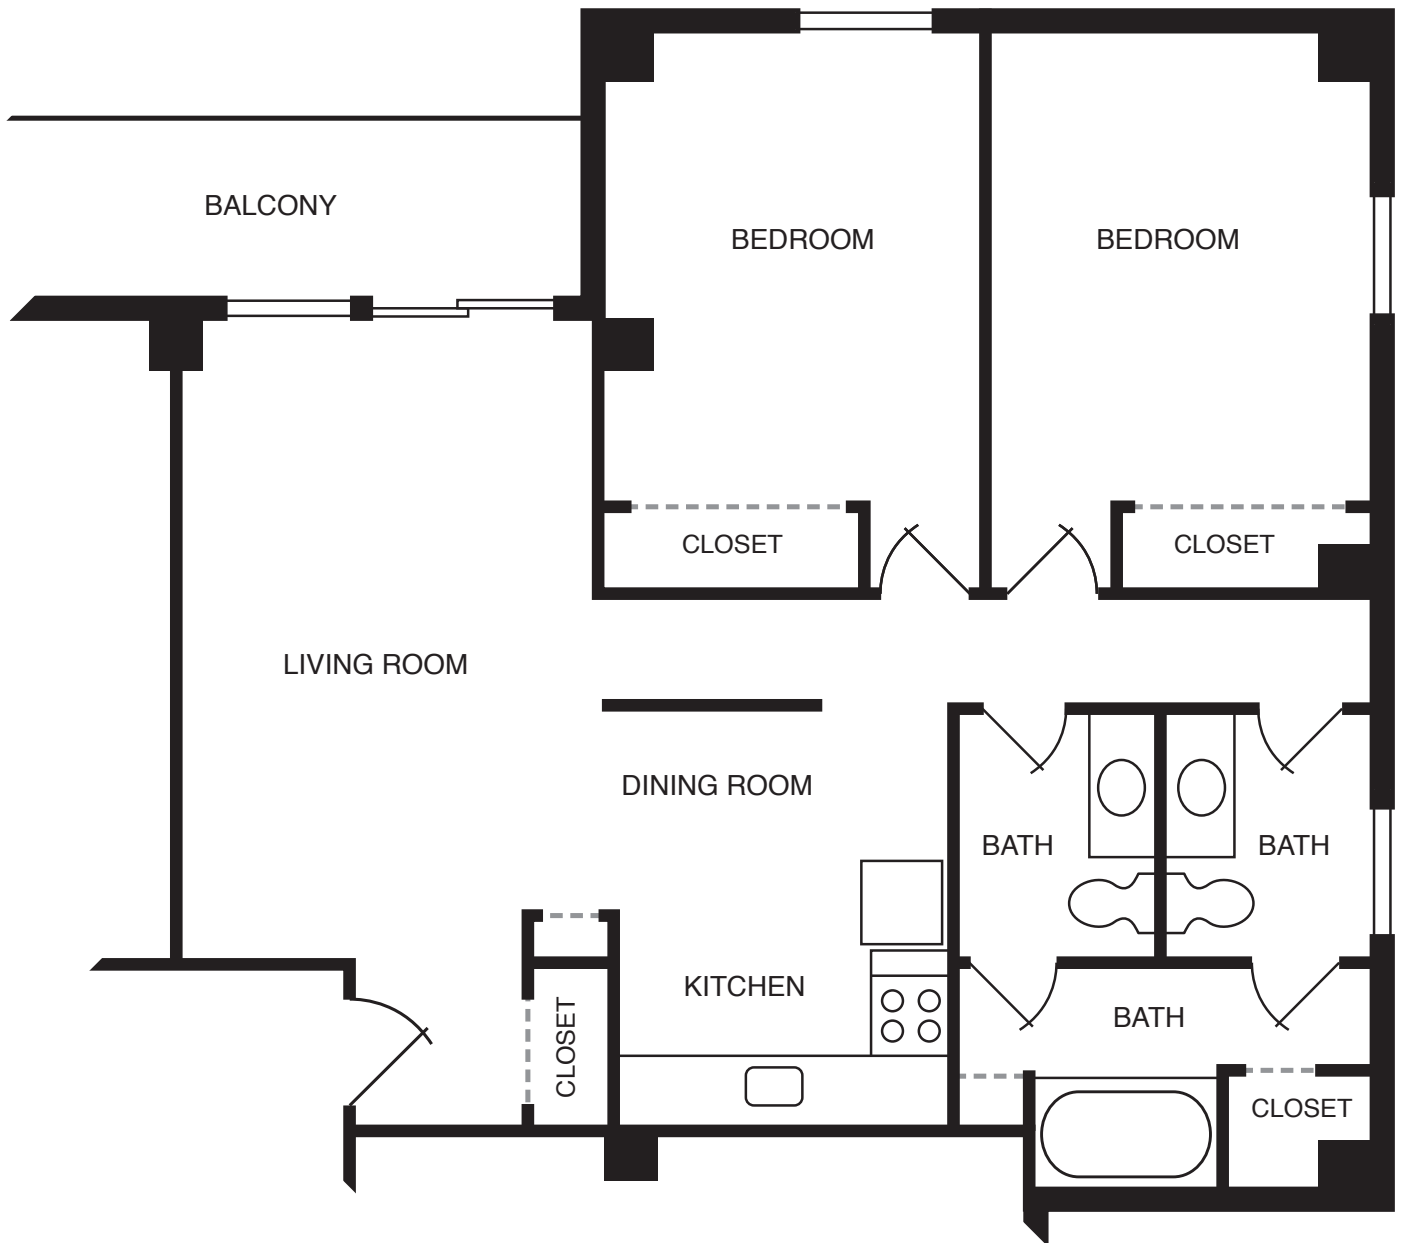

SENIOR LIVING FLOOR PLAN

Juniper - Two Bedrooms

FREY VILLAGE

A DIAKON LUTHERAN
SENIOR LIVING COMMUNITY

1020 North Union Street
Middletown, PA 17057

Phone 717.930.1200

Fax 717.930.1310

www.diakon.org