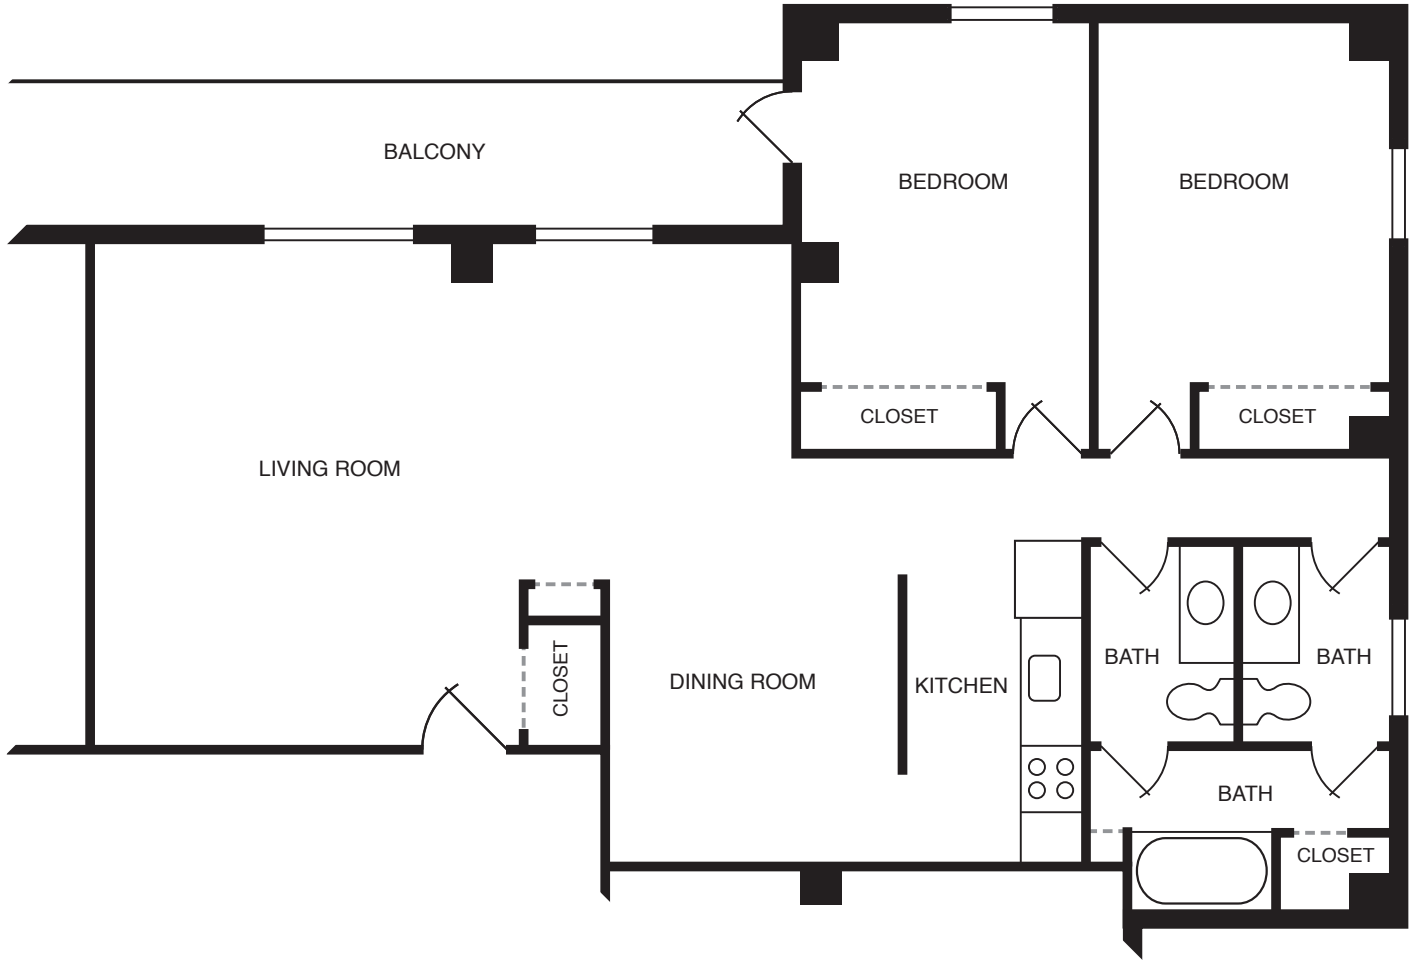

SENIOR LIVING FLOOR PLAN

Redwood - Two Bedrooms

FREY VILLAGE

A DIAKON LUTHERAN
SENIOR LIVING COMMUNITY

1020 North Union Street
Middletown, PA 17057

Phone 717.930.1200

Fax 717.930.1310

www.diakon.org