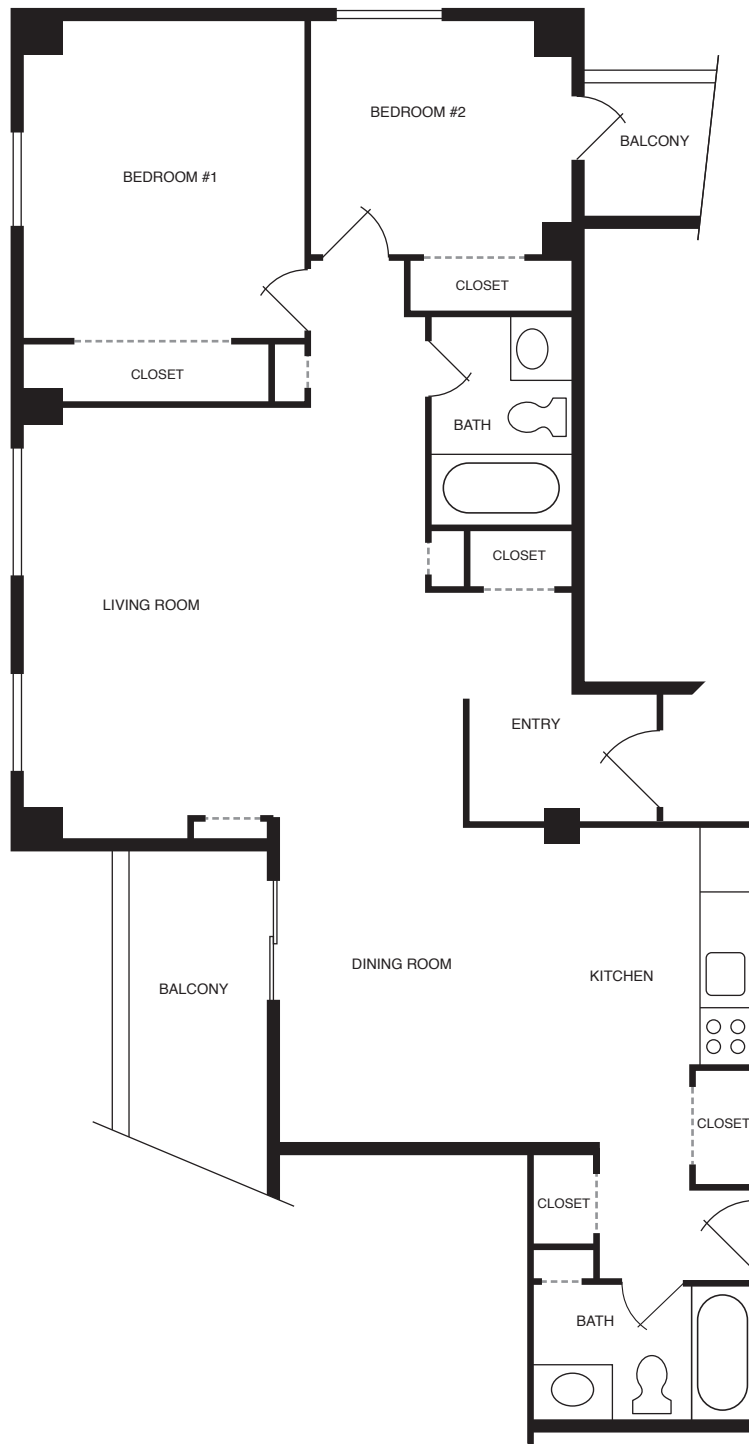

SENIOR LIVING FLOOR PLAN

Willow - Two Bedrooms

FREY VILLAGE

A DIAKON LUTHERAN
SENIOR LIVING COMMUNITY

1020 North Union Street
Middletown, PA 17057

Phone 717.930.1200

Fax 717.930.1310

www.diakon.org