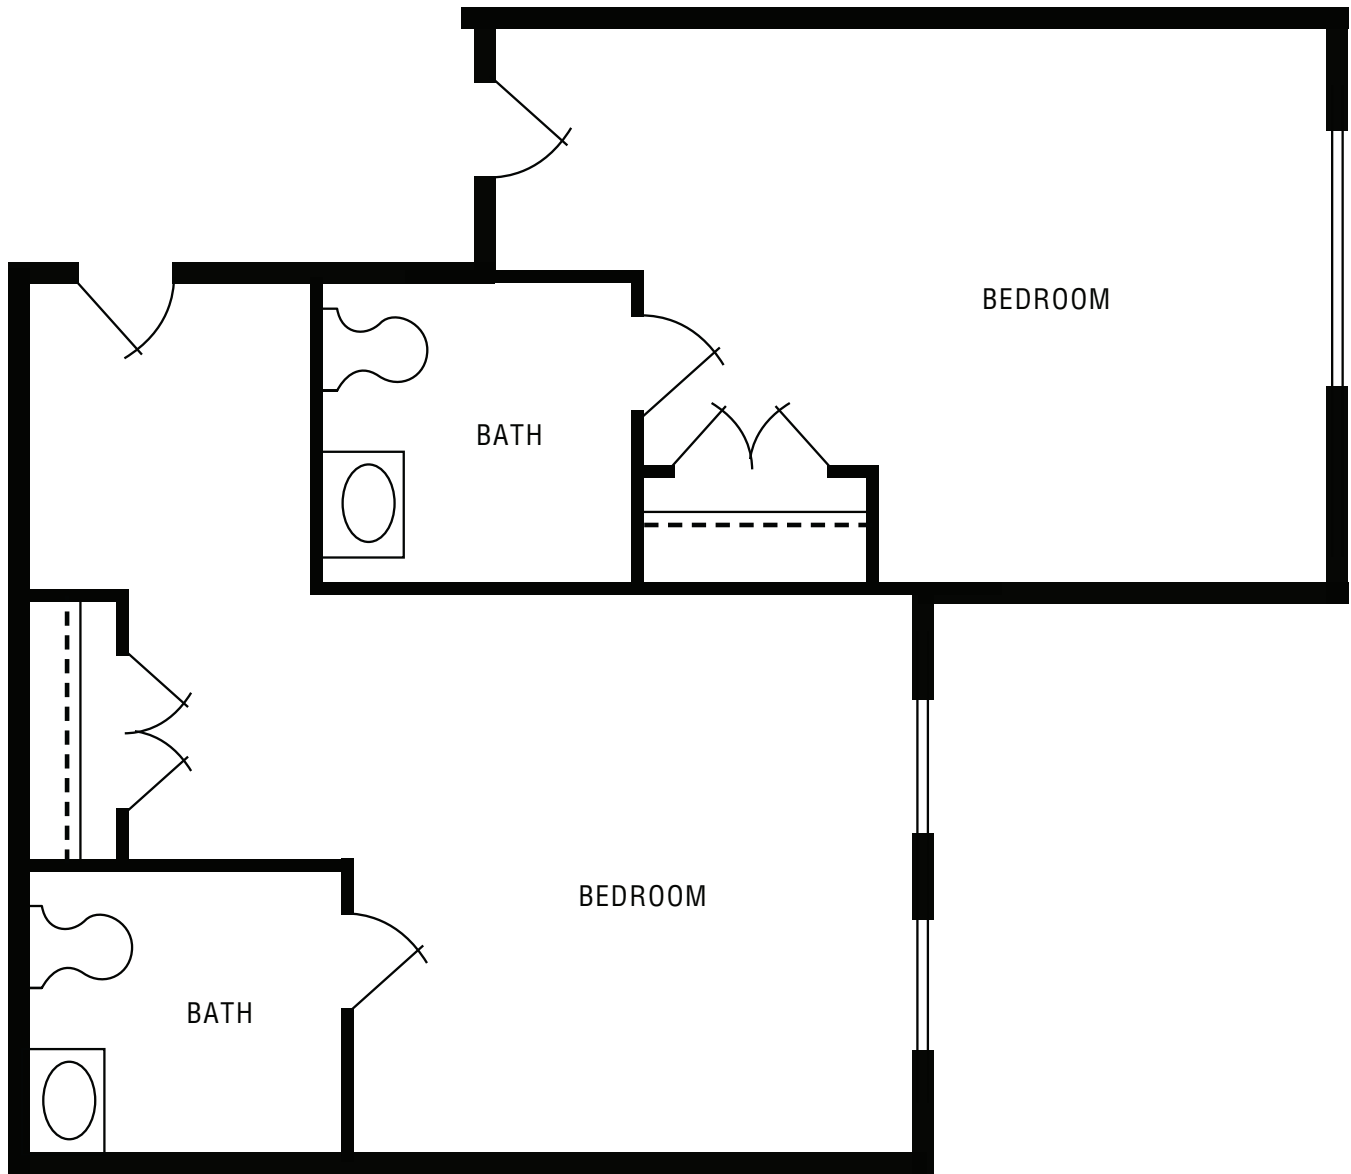

ROBINWOOD LUTHERAN VILLAGE

Special Care Program Room

DIAKON LUTHERAN SENIOR LIVING
The Ravenwood & Robinwood Campuses

1183 Luther Drive
Hagerstown, MD 21740

Phone 240.420.4119

www.diakon.org/ravenwood