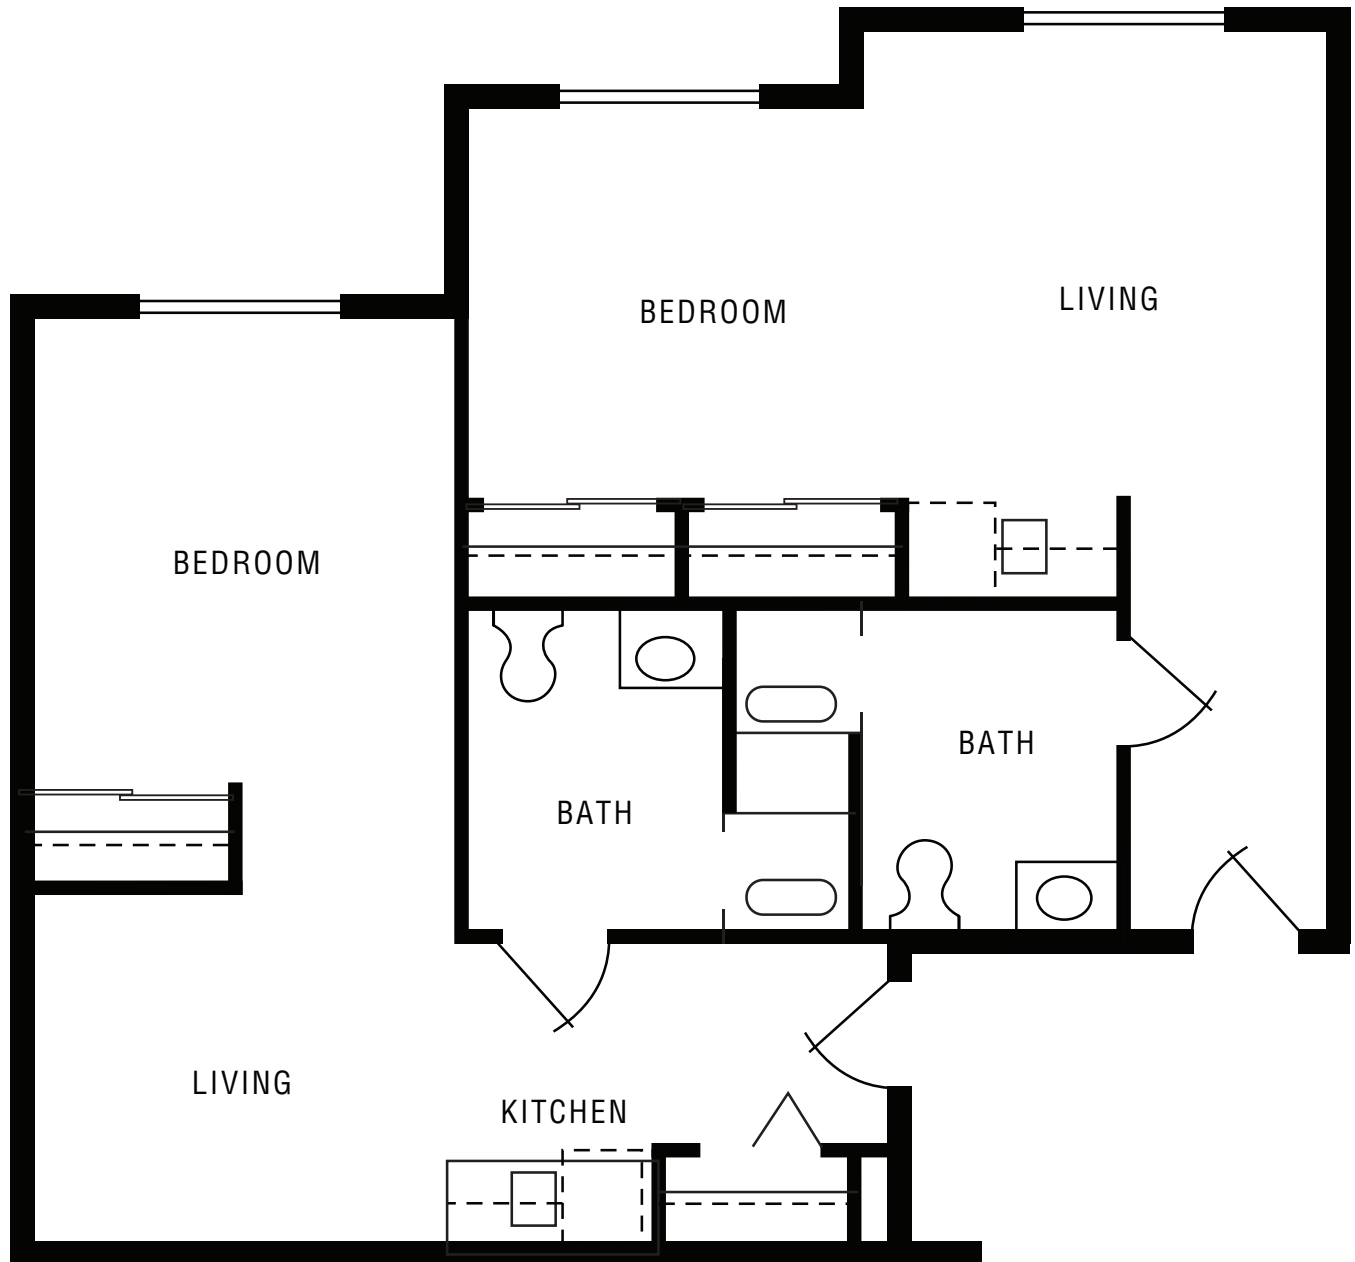

ROBINWOOD LUTHERAN VILLAGE

Assisted Living Studio Suite with Alcove

DIAKON LUTHERAN SENIOR LIVING
The Ravenwood & Robinwood Campuses

1183 Luther Drive
Hagerstown, MD 21740

Phone 240.420.4119

www.diakon.org/ravenwood