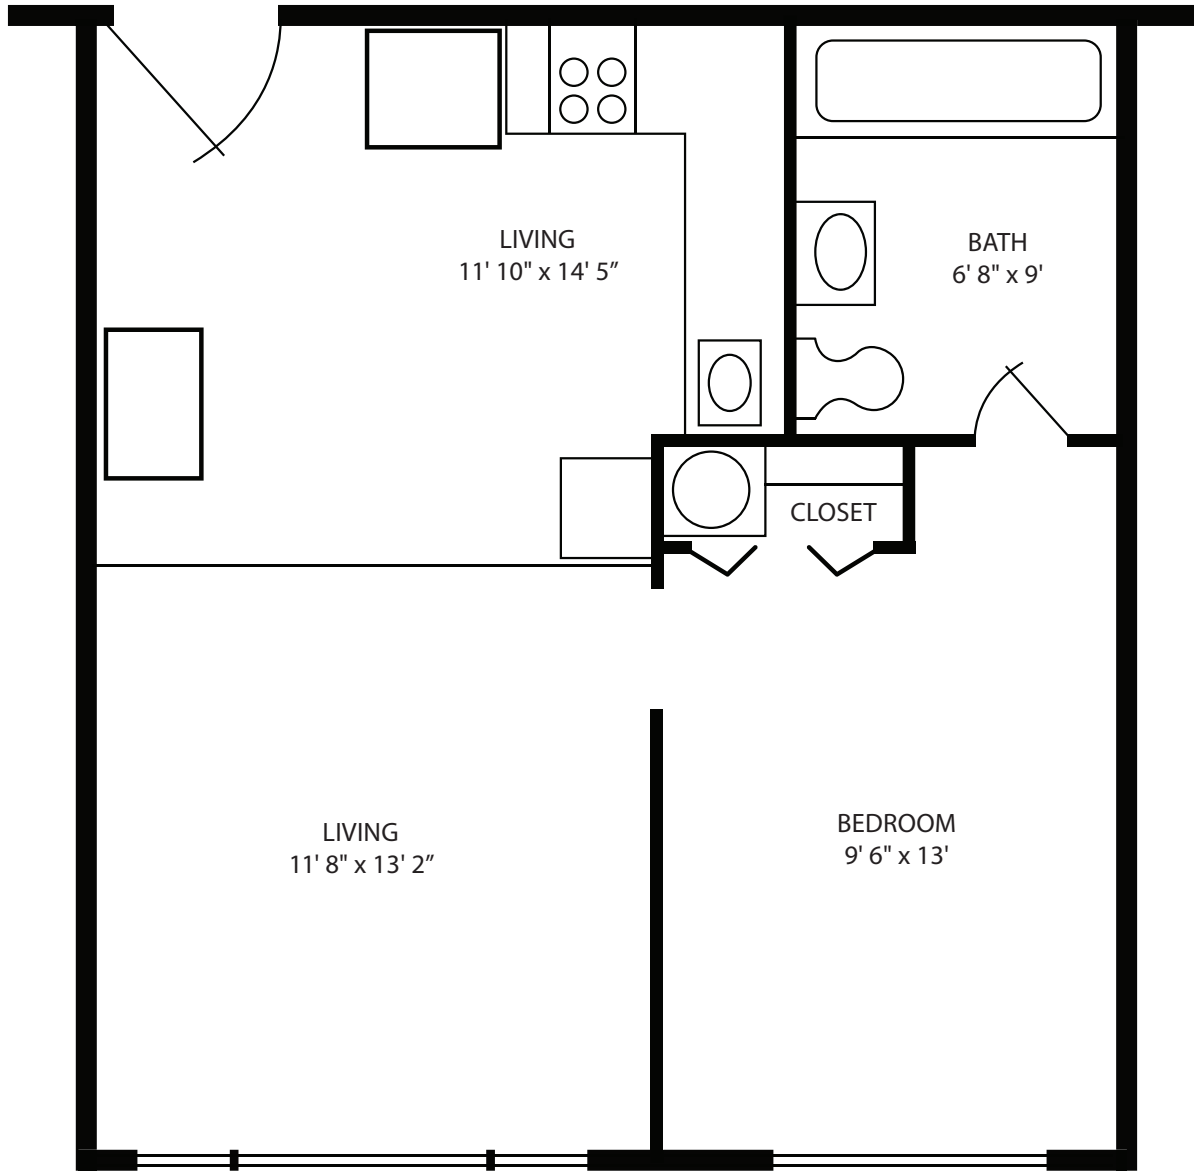

FROSTBURG HEIGHTS APARTMENTS

Apartment For Those With Physical Challenges

FROSTBURG HEIGHTS

A DIAKON LUTHERAN SENIOR HOUSING COMMUNITY

100 Honey Suckle Lane
Frostburg, MD 21532

Phone 301.689.2268

Fax 301.689.7581