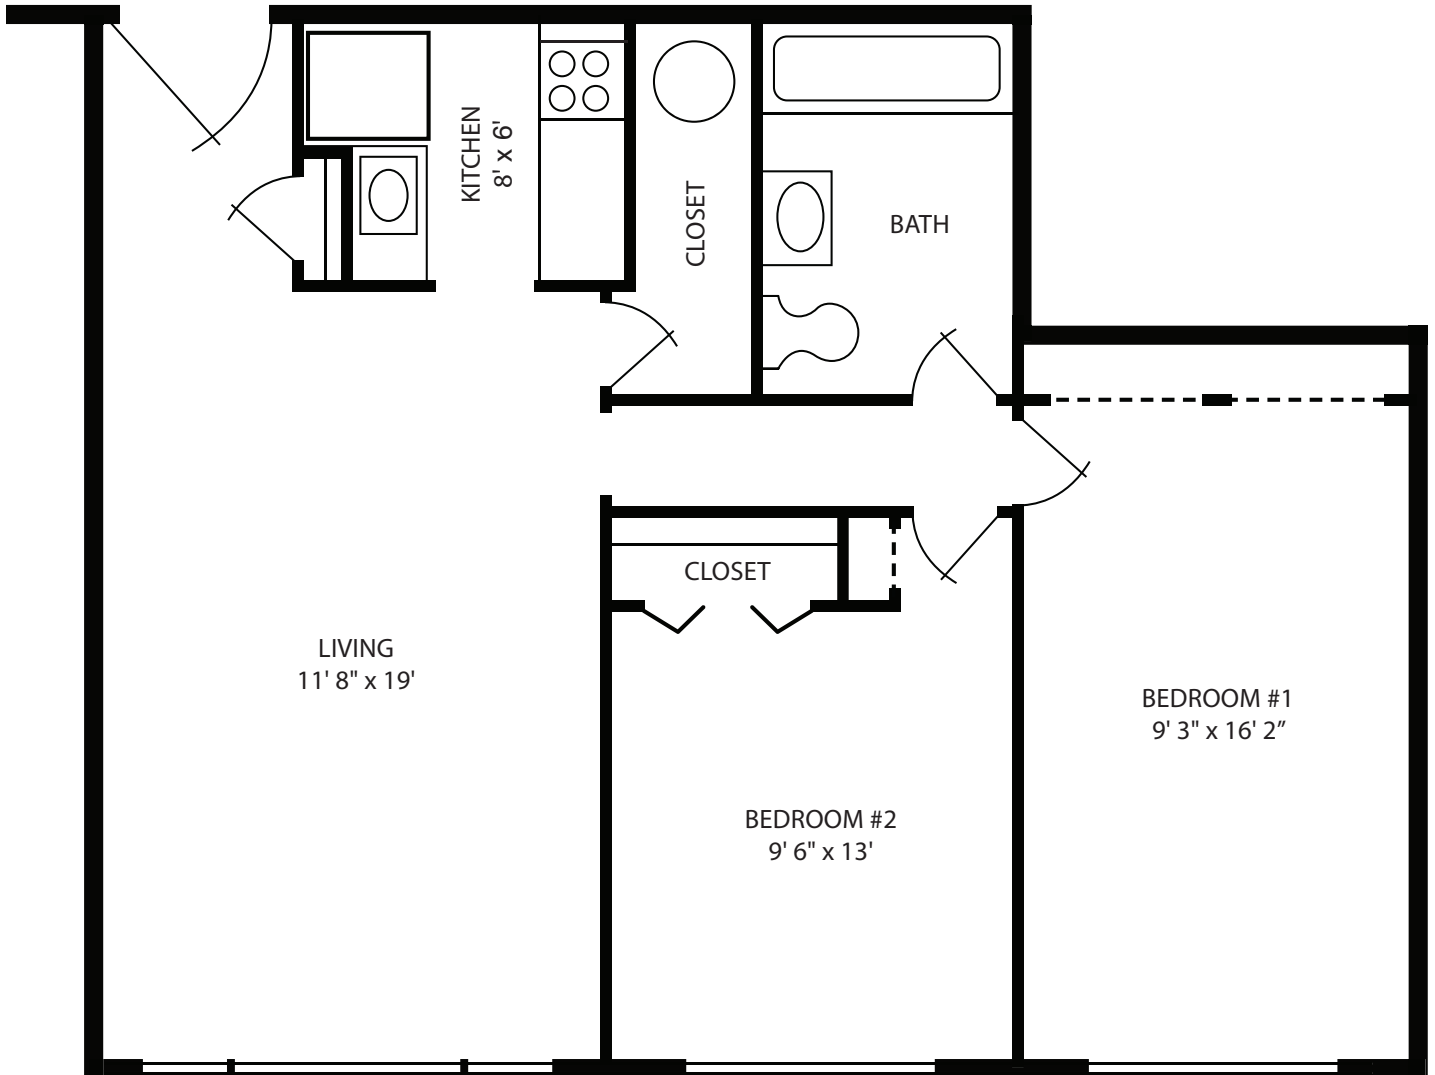

FROSTBURG HEIGHTS APARTMENTS

Two-Bedroom Apartment

FROSTBURG HEIGHTS

A DIAKON LUTHERAN SENIOR HOUSING COMMUNITY

100 Honey Suckle Lane
Frostburg, MD 21532

Phone 301.689.2268
Fax 301.689.7581

www.diakon.org/frostburgheights