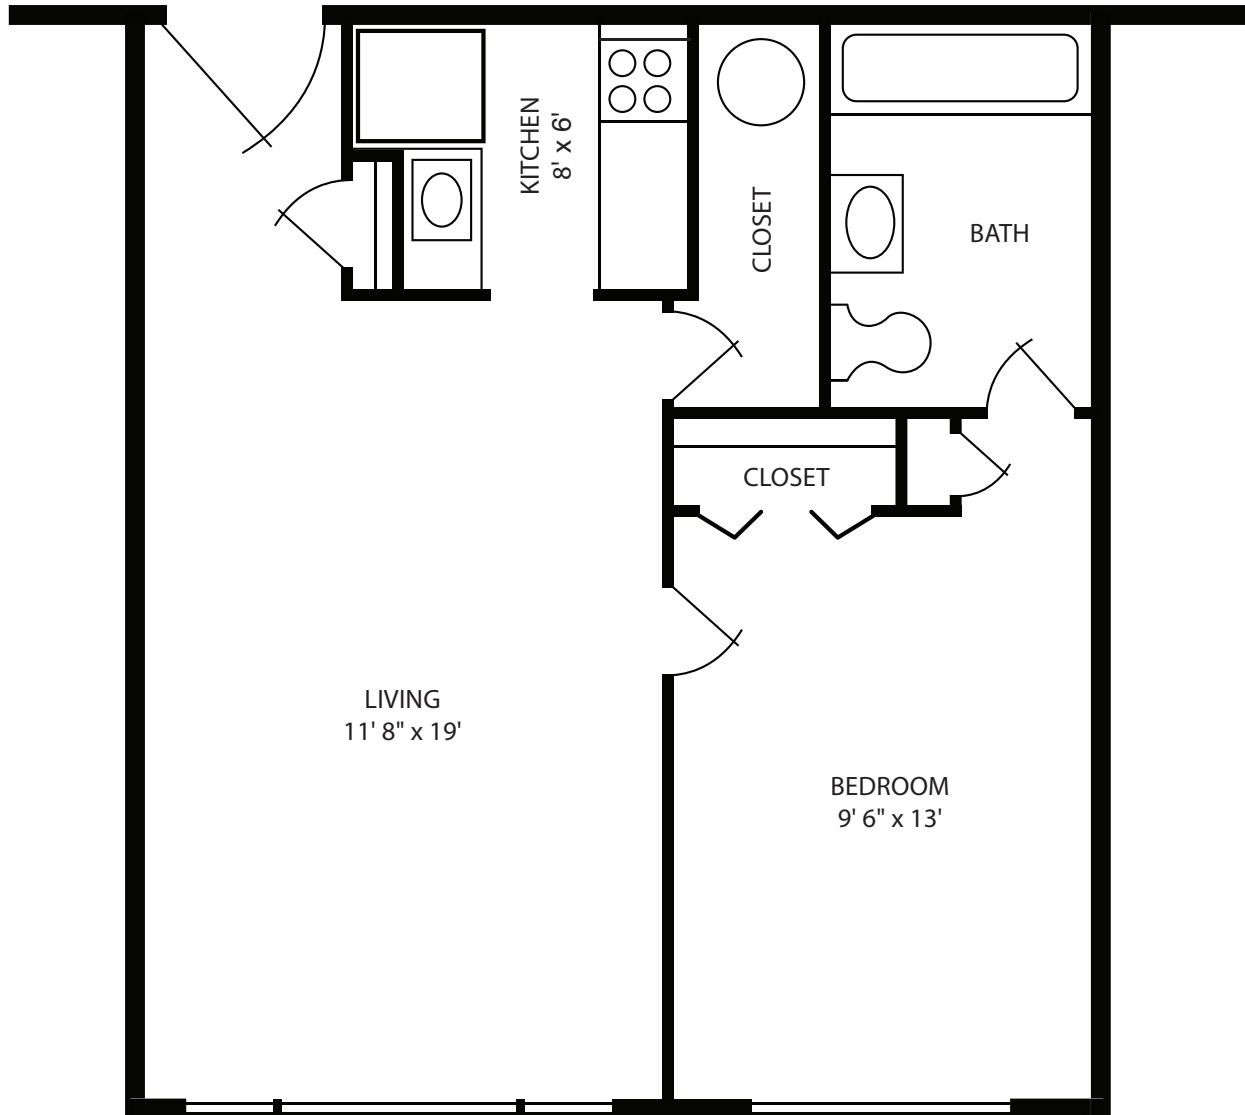

FROSTBURG HEIGHTS APARTMENTS

One-Bedroom Apartment

FROSTBURG HEIGHTS

A DIAKON LUTHERAN SENIOR HOUSING COMMUNITY

100 Honey Suckle Lane
Frostburg, MD 21532

Phone 301.689.2268
Fax 301.689.7581

www.diakon.org/frostburgheights